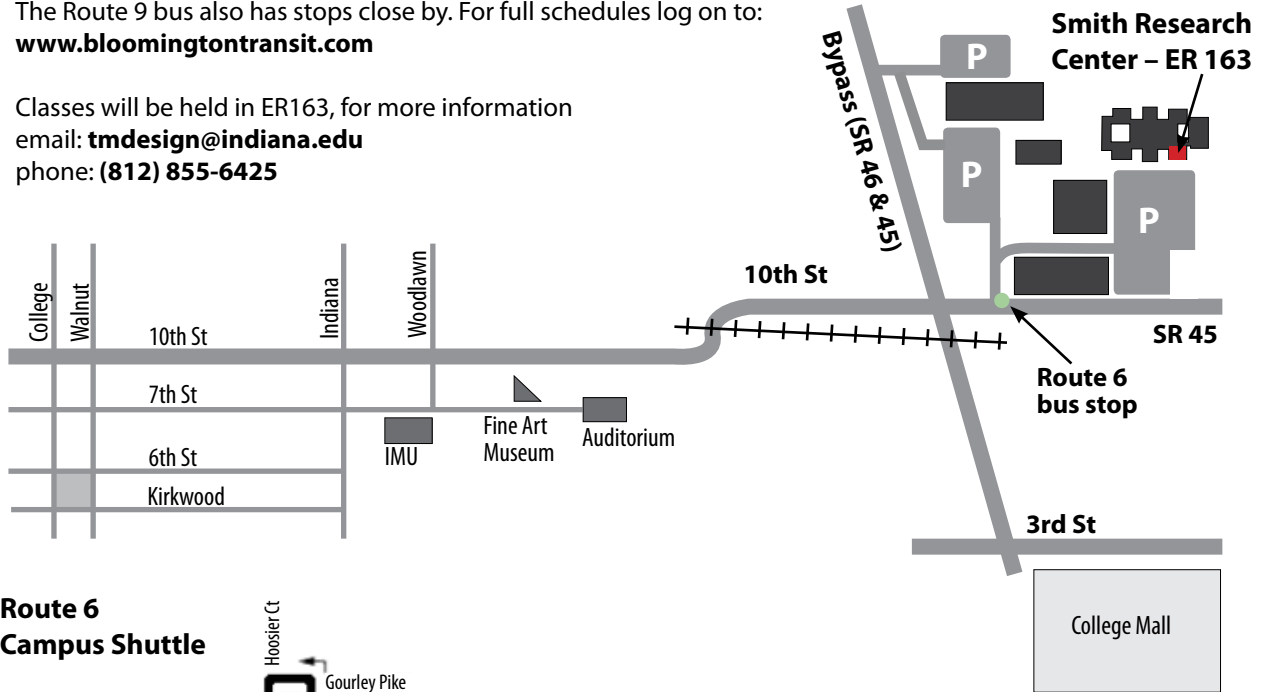

Welcome to the Interior/Design Studies Studio at Smith Research Center, ER163

There is ample E parking in the three parking areas shown on the map, and the Route 6 Campus Shuttle Bus stops at the complex (see map). Buses run approximately every 20 minutes and are free, just show your student ID. The Route 9 bus also has stops close by. For full schedules log on to: www.bloomingtontransit.com

Classes will be held in ER163, for more information email: tmdesign@indiana.edu phone: (812) 855-6425

Route 6 Campus Shuttle